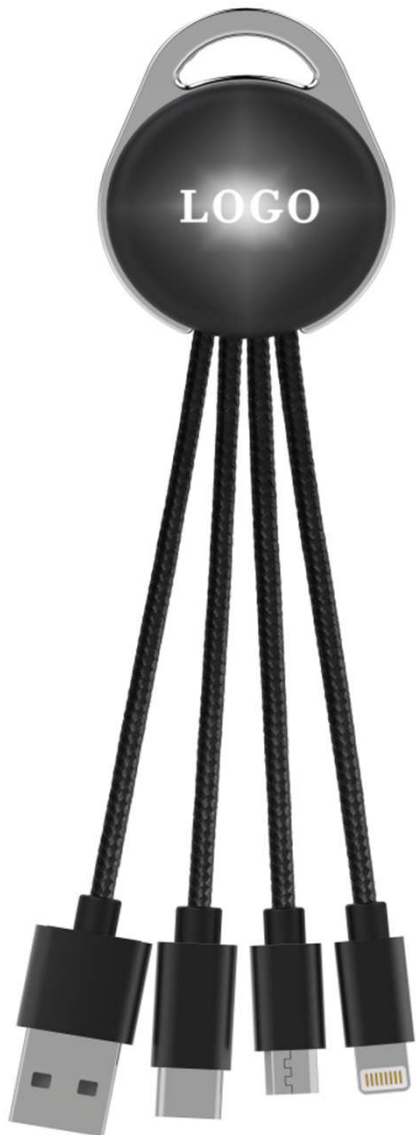

PROMOTIONAL USB Light UP 3 IN 1 CHARGING CABLE

Products Details

- Model Number: LPCC-MCC1
  Logo: LED lighting logo

Key Specifications

- Name: Promotional USB 3 IN 1 Charging Cable
- Model: LPCC-MCC1
- Output: 5V 2.0A
- Nylon or TPE Jacket
- Unit Weight: 22.6g(0.8oz)
- Color: Black
- Compatibility : Lighting, Micro B, Type-C